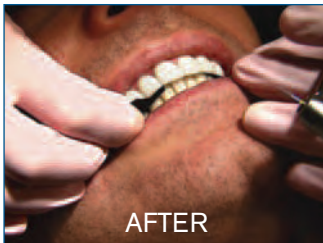

A Breakthrough Veneer Placement System

LUMINEERS® in LUMITray™

Now you can place up to 10 veneers in one simple step.

The LUMITray system is a unique and innovative delivery system for LUMINEERS. This breakthrough technology allows for a quick, full-arch seating of up to 10 veneers at one time, ensuring perfect color match. **The tray technology guarantees precise seating, minimizing occlusal problems or breakage issues.**

LUMITRAY FEATURES:

- Superior LUMINEERS quality
- Advanced full-arch delivery system
- Ultra-thin—0.3 mm or greater
- Digital design facilitates extreme accuracy
- Digital preview for your final check to ensure case meets your treatment plan
- LUMIGuard protection plate protects LUMINEERS post-placement
- 5-year warranty; 10-year warranty for members of LUMINEERS Smile Discovery Program